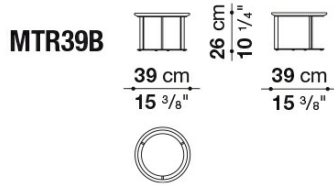

Technical information

Piano:

marmo bianco Carrara "venatino Statuarietto" (finitura naturale) o marmo Sahara noir (finitura poliestere lucida)

Piano (MTL):

legno massello: rovere tinto fumigato

Struttura:

profilati d'acciaio verniciato nickel bronzato, verniciato peltro, cromato lucido o cromato nero

Puntali:

materiale plastico

Technical drawings

MTR39B

MTR39A

MTR60

MTR90

B&B Italia reserves the right to make technological and aesthetic improvements to its models, including changes to the sizes and materials, without notice. The technical drawings do not define the details of the product. The measurements shown are indicative and may undergo changes. In particular, the dimensions relevant to the padded parts are subject to usage tolerances over time caused by the normal adjustment of the padding. For the specific information, please contact the dealer closest to you.