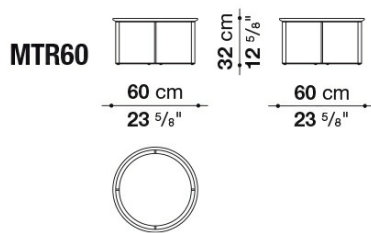

Puntali:

materiale plastico

Technical drawings

MTR39B

MTR39A

MTR60

MTR90

B&B Italia reserves the right to make technological and aesthetic improvements to its models, including changes to the sizes and materials, without notice. The technical drawings do not define the details of the product. The measurements shown are indicative and may undergo changes. In particular, the dimensions relevant to the padded parts are subject to usage tolerances over time caused by the normal adjustment of the padding. For the specific information, please contact the dealer closest to you.