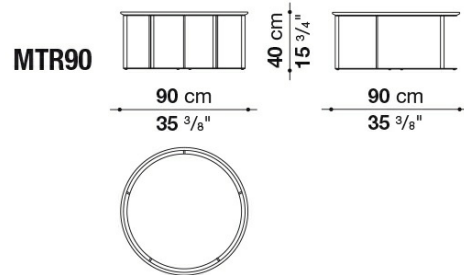

Puntali:

materiale plastico

Technical drawings

MTR39B

MTR39A

MTR60

MTR90

B&B Italia reserves the right to make technological and aesthetic improvements to its models, including changes to the sizes and materials, without notice. The technical drawings do not define the details of the product. The measurements shown are indicative and may undergo changes. In particular, the dimensions relevant to the padded parts are subject to usage tolerances over time caused by the normal adjustment of the padding. For the specific information, please contact the dealer closest to you.