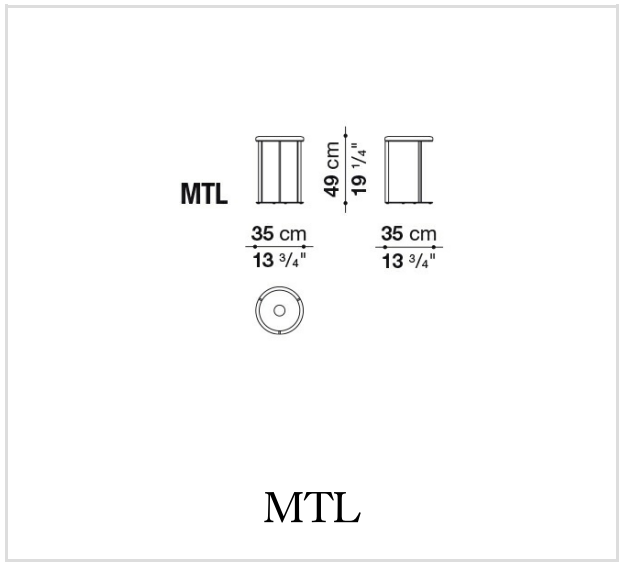

Puntali:

materiale plastico

Technical drawings

MTR39B

MTR39A

MTR60

MTR90

B&B Italia reserves the right to make technological and aesthetic improvements to its models, including changes to the sizes and materials, without notice. The technical drawings do not define the details of the product. The measurements shown are indicative and may undergo changes. In particular, the dimensions relevant to the padded parts are subject to usage tolerances over time caused by the normal adjustment of the padding. For the specific information, please contact the dealer closest to you.